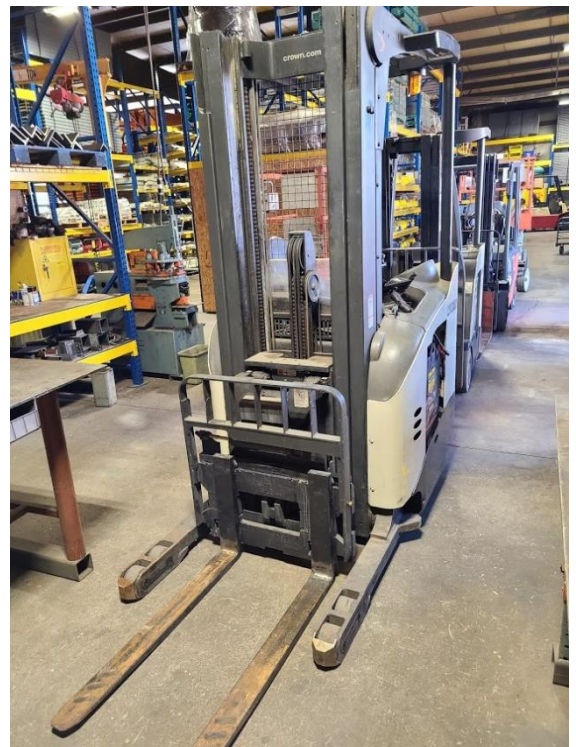

www.liftrucksetc.biz/forklifts