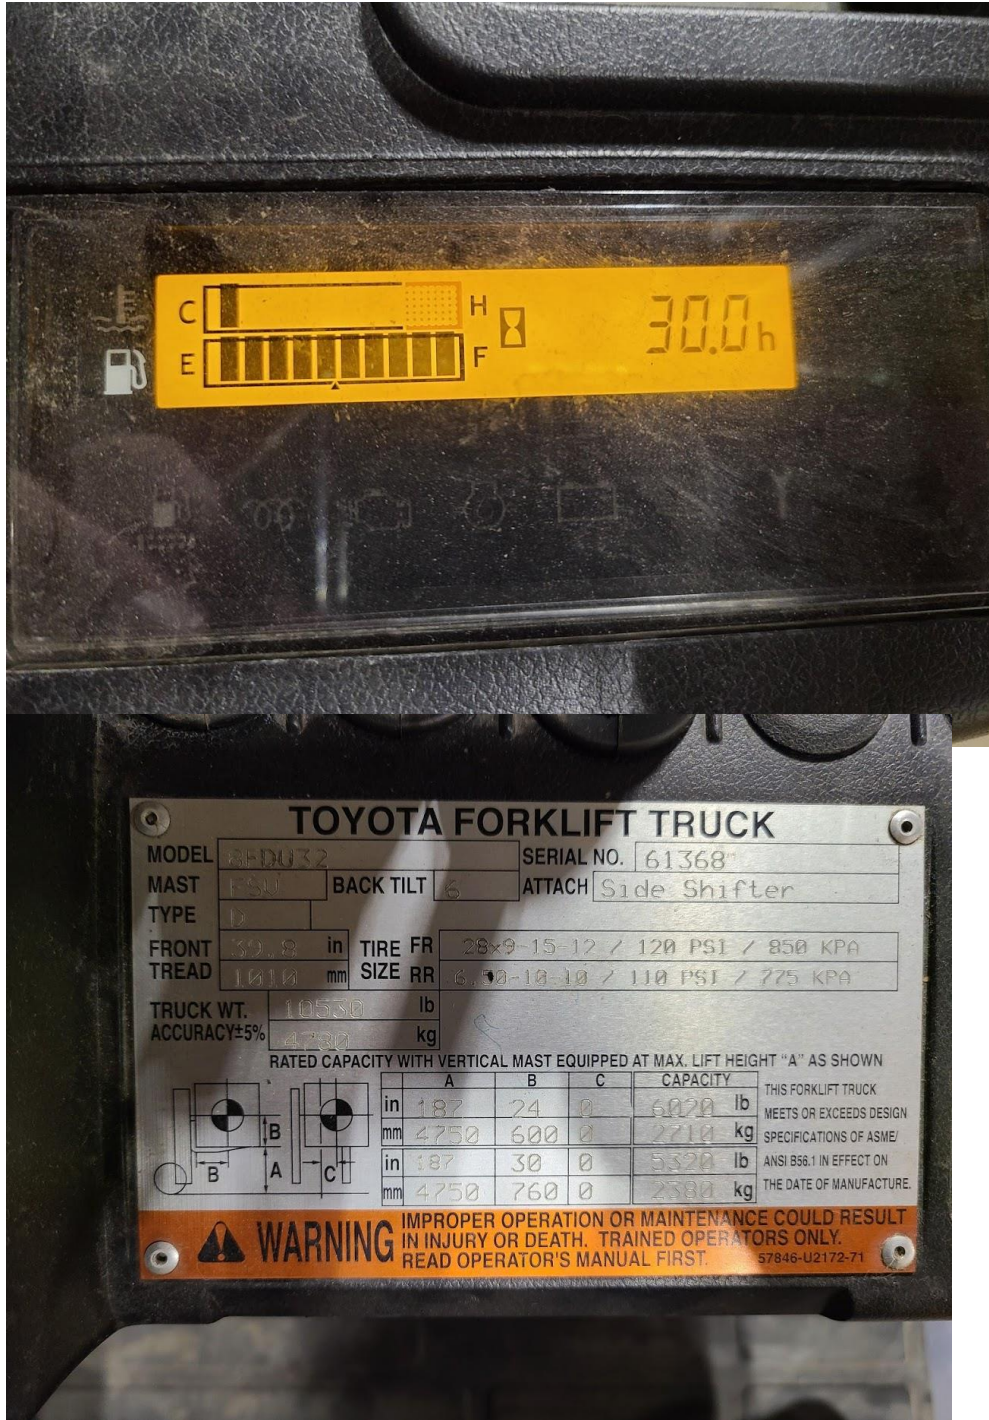

## Forklift Spec. Sheet

Make :
Toyota
Model :
8FDU32
Serial :
61368
Type :
Sit Down Diesel/ Pneumatic 83"/189" Mast Size 30 hours
Capacity :
6000 LBS
Fork Size :
48"
Price :
27,000

Warning: This message is intended only for the use of individual or entity to which it is Addressed and may contain information that is privileged, confidential, and exempt from disclosure under applicable law. If you are not intended recipient, you are hereby notified that any use, dissemination, distribution, or copying of this communication is strictly prohibited. If you have received this communication in error, please notify us immediately by telephone, and return this original message to us at the address above via U.S. Postal Service. Thank you.