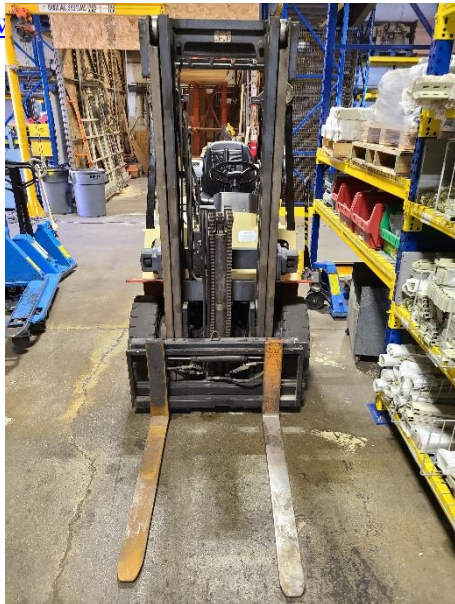

## Forklift Spec. Sheet

Make :
Nissan
Model :
PJ02A25PV
Serial :
PJ02-9H0560
Type :
Sit Down/cushion
Side Shift
84"/127" Mast Size
Capacity :
5000 LBS
Fork Size :
42"
Price :
\$6,800

Warning: This message is intended only for the use of individual or entity to which it is Addressed and may contain information that is privileged, confidential, and exempt from disclosure under applicable law. If you are not intended recipient, you are hereby notified that any use, dissemination, distribution, or copying of this communication is strictly prohibited. If you have received this communication in error, please notify us immediately by telephone, and return this original message to us at the address above via U.S. Postal Service. Thank you.