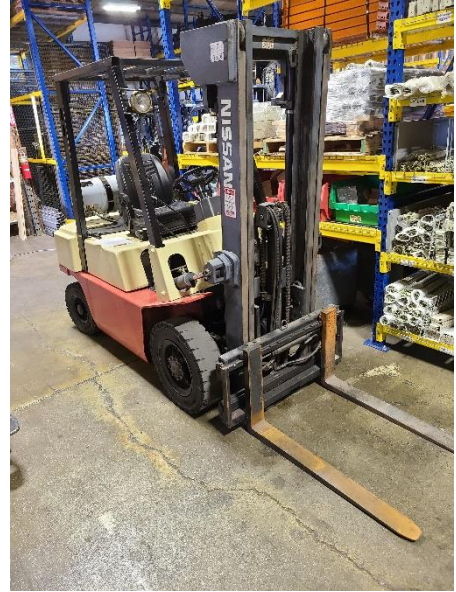

## Forklift Spec. Sheet

Make :
Nissan
Model :
PJ02A25PV
Serial :
PJ02-9H0560
Type :
Sit Down/cushion
Side Shift
84"/127" Mast Size
Capacity :
5000 LBS
Fork Size :
42"
Price :
\$6,800

Warning: This message is intended only for the use of individual or entity to which it is Addressed and may contain information that is privileged, confidential, and exempt from disclosure under applicable law. If you are not intended recipient, you are hereby notified that any use, dissemination, distribution, or copying of this communication is strictly prohibited. If you have received this communication in error, please notify us immediately by telephone, and return this original message to us at the address above via U.S. Postal Service. Thank you.