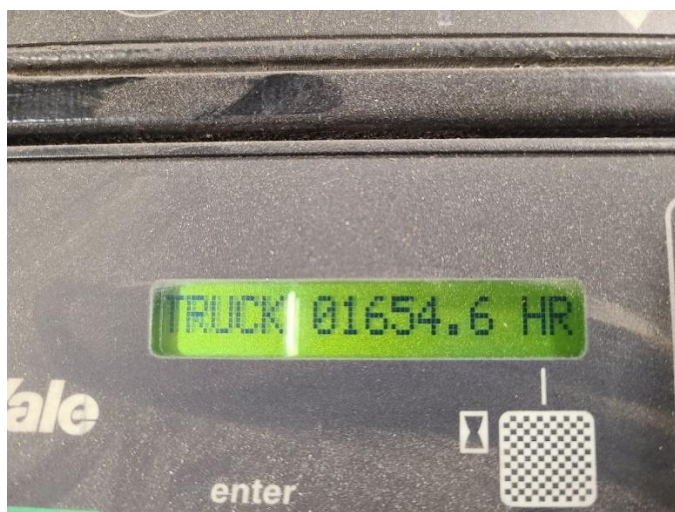

Warning: This message is intended only for the use of individual or entity to which it is Addressed and may contain information that is privileged, confidential, and exempt from disclosure under applicable law. If you are not intended recipient, you are hereby notified that any use, dissemination, distribution, or copying of this communication is strictly prohibited. If you have received this communication in error, please notify us immediately by telephone, and return this original message to us at the address above via U.S. Postal Service. Thank you.