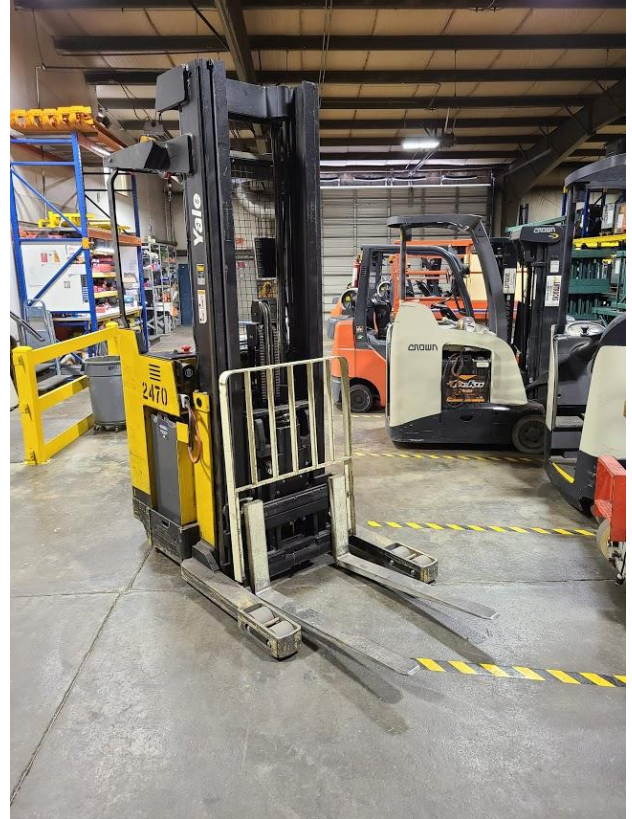

Forklift Spec. Sheet

Make :
Yale
Model :
NR035AENM36TE107
Serial :
C815N02470Z
Type :
Electric: <input checked="" type="checkbox"/> Voltage: <u>36V</u> *Charger not Included in price*
Reach Truck 242" fork Height 108" mast Height
Capacity :
3500 LBS
Fork Size :
42"
Price :
\$6,900