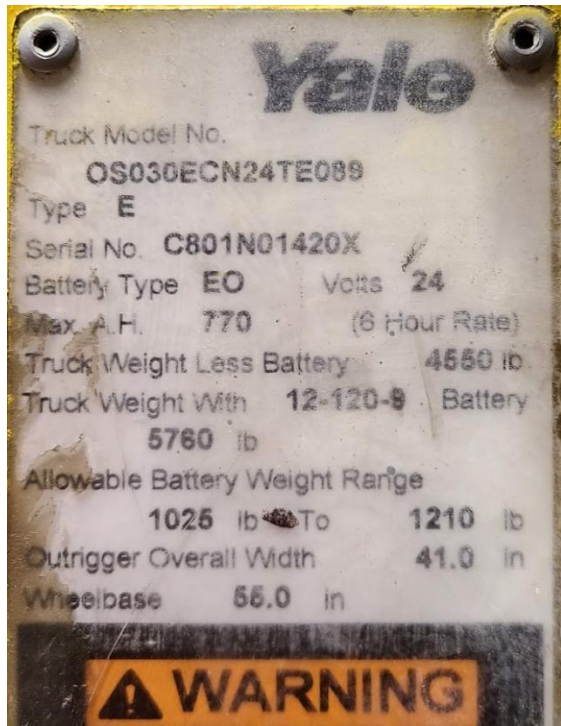

Warning: This message is intended only for the use of individual or entity to which it is Addressed and may contain information that is privileged, confidential, and exempt from disclosure under applicable law. If you are not intended recipient, you are hereby notified that any use, dissemination, distribution, or copying of this communication is strictly prohibited. If you have received this communication in error, please notify us immediately by telephone, and return this original message to us at the address above via U.S. Postal Service. Thank you.