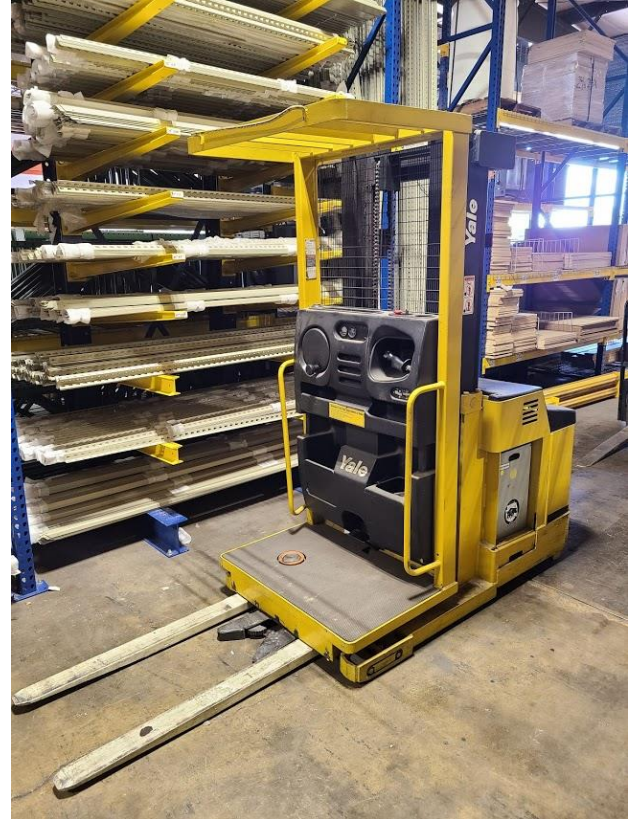

Forklift Spec. Sheet

Make :
Yale
Model :
OS030ECN24TE089
Serial :
C801N01420X
Type :
Electric: <u> x </u> Voltage: <u> 36V </u> *Charger not Included in price*
Order Picker 195" fork Height
Capacity :
3000 LBS
Fork Size :
42"
Price :
\$6,200