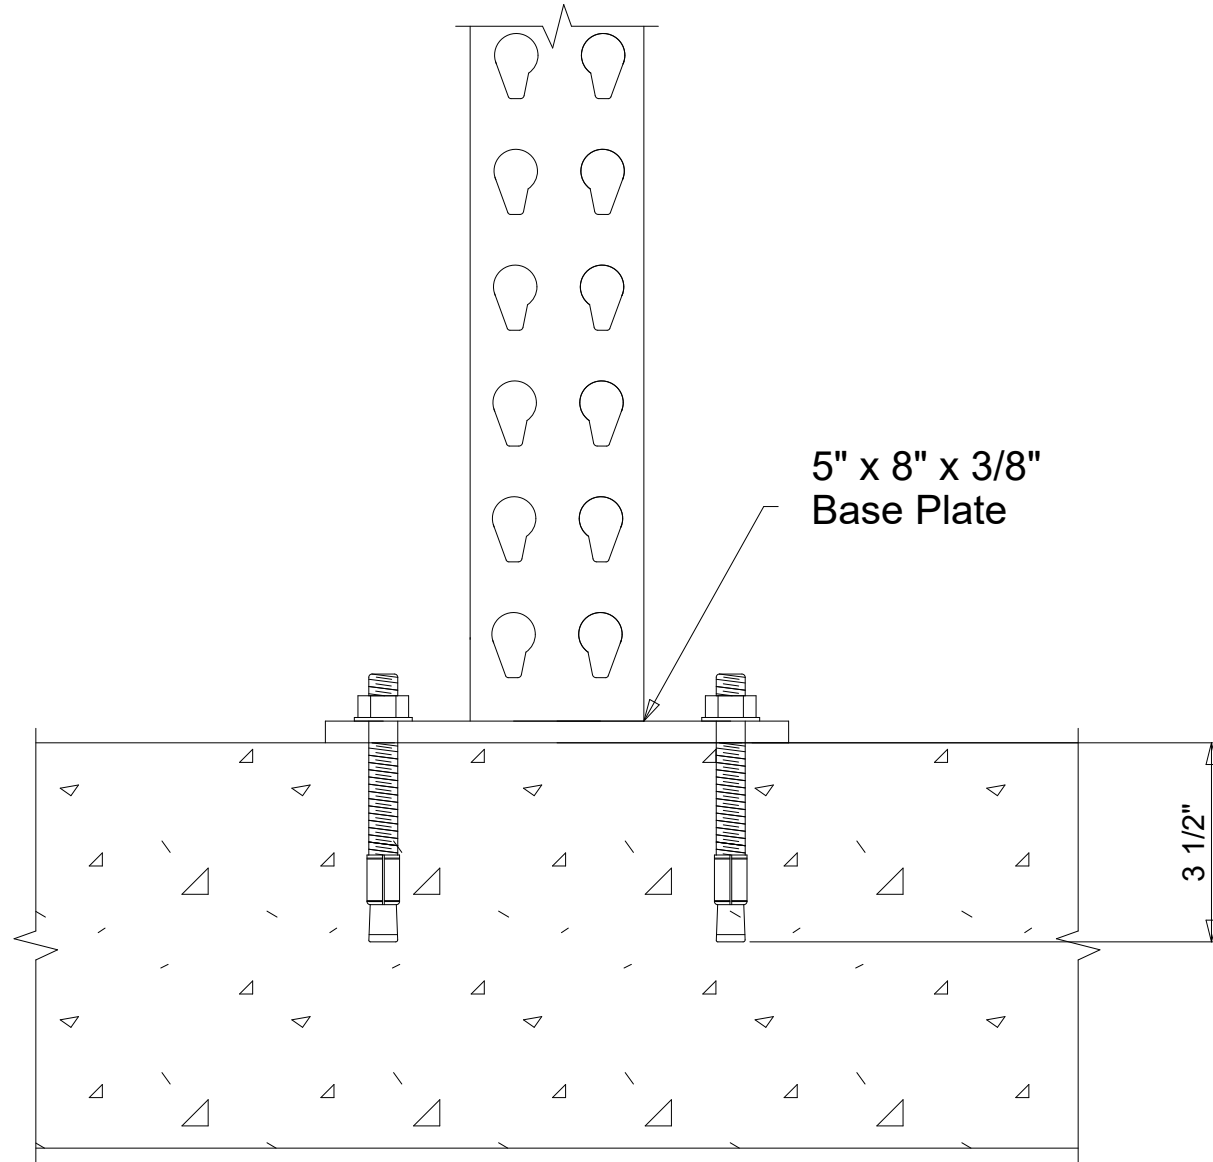

Base Plate & Slab Connection

2480 S. 3200 W.
West Valley City, UT 84119
Phone# (801) 974-5564
Fax# (801) 974-5558
davep@liftrucksetc.biz
www.liftrucksetc.biz

Signature: _____
Date: _____